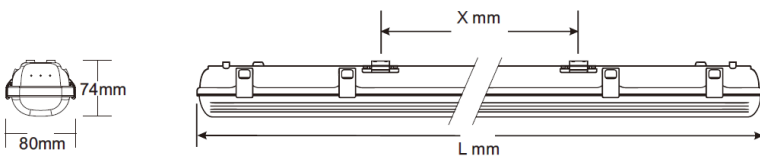

## JLT-WP40

Surface mounted or suspended luminaire of IP65 protection degree. Made of impact proof polycarbonate.

Applications: Hotels, Garages, Hospitals & Shopping centers.

Sizes: 60m - 120m - 150m

### Features

- IP Rating: IP65
- Impact Resistance Grade: up to IK08
- Body Material: PC [Made of Polycarbonate]
- Diffuser Material: PC [Made of Polycarbonate]
- Applicable For Emergency Solution

### Dimensions

Part NO.	L / X (mm)
<b>JLT-WP40060</b>	600 / 260-420
<b>JLT-WP40120</b>	1200 / 700-980
<b>JLT-WP40150</b>	1500 / 900-1300