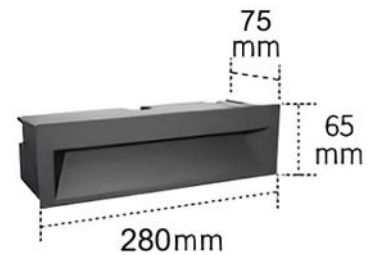

LED Light Source + Glass Lampshade