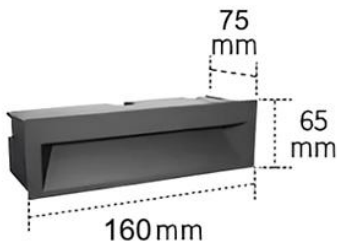

LED Light Source + Glass Lampshade