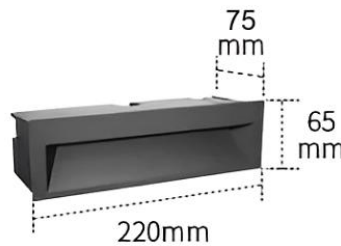

LED Light Source + Glass Lampshade