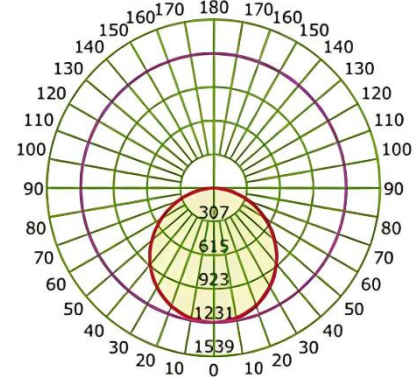

LED Waterproof BulkHead

JLT-BH41121

Decorative round luminaire with uniform light output and polycarbonate cover, IP65 rated for outdoor use. UV-proof and impact-resistant body ensures durability and easy installation with removable gear tray.

Applications: Building facades, entrances, staircases, balconies, and parking areas.

Features

- IP Rating: IP65
- Body Material: Polycarbonate (PC)
- Diffuser Material: Polycarbonate (PC)
- Color: White
- Mounting: Ceiling or Wall Surface
- Optical: Beam Angle 113.6°, CCT (4000 - 5700) K, S 3
- Performance: (15 - 20) W, (1500 - 2000) lm, 100lm/W
- Lifetime: 50,000 hrs.
- Electrical Safety: SELV compliant
- Emergency Mode: available when connected to an emergency kit.

Dimensions